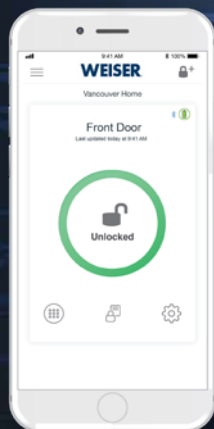

WEISER®

CANADA'S #1 SELLING LOCK BRAND*

HALO™

WI-FI TOUCHSCREEN SMART LOCK

Introducing the Halo Wi-Fi enabled smart lock. It's the uncomplicated way to get smart lock security and smart home convenience using your home's existing Wi-Fi router. Operate, manage and monitor the lock with your smartphone using the Weiser app from anywhere there's an Internet connection. No third-party hub, panel or subscription service required.

amazon alexa

works with the Google Assistant

Wi-Fi® Wi-Fi Enabled

Works with the Weiser App

Control your lock from your phone

REMOTE ACCESS

PUSH NOTIFICATIONS

EVENT HISTORY

MANAGE ACCESS CODES

MANAGE MULTIPLE HOMES

SPECIFICATIONS

Function	Single cylinder deadbolt
Door Prep	2 1/8" diameter bore hole & 1" diameter latch hole
Backset	Adjustable 2 3/8" or 2 3/4"
Door Thickness	1 3/8" - 2" automatic adjustment
Faceplates	1" x 2 1/4" square corner standard
Strikes	Square corner, 4 hole strike, 2 3/4" x 1 1/8"
Latch	Square & drive-in adjustable 2 3/8" x 2 3/4"
Bolt	1" throw, steel deadbolt
Door Handing	Reversible
Cylinder	SmartKey Security™