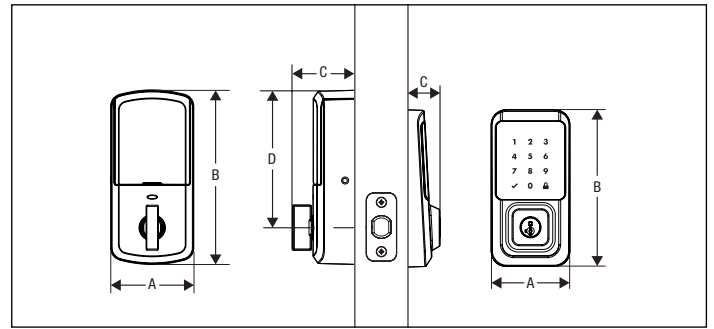

MANAGE ACCESS CODES

MANAGE MULTIPLE HOMES

SPECIFICATIONS

Function	Single cylinder deadbolt
Door Prep	2 1/8" diameter bore hole & 1" diameter latch hole
Backset	Adjustable 2 3/8" or 2 3/4"
Door Thickness	1 3/8" - 2" automatic adjustment
Faceplates	1" x 2 1/4" square corner standard
Strikes	Square corner, 4 hole strike, 2 3/4" x 1 1/8"
Latch	Square & drive-in adjustable 2 3/8" x 2 3/4"
Bolt	1" throw, steel deadbolt
Door Handing	Reversible
Cylinder	SmartKey Security™

DIMENSIONS

Design	A	B	C	D
Interior	2 3/4" (70 mm)	5 13/16" (147 mm)	2 1/8" (53 mm)	4 9/16" (116 mm)
Exterior	2 28/32" (73 mm)	5 5/8" (143 mm)	1 3/16" (30 mm)	---

INNOVATIVE SECURITY

- 250 customizable access codes with optional schedules
- BHMA Grade 2 certified
- 20 Minute fire rating - UL certified
- Full 128-bit encryption security
- Featuring SmartKey Security™ - protecting against advanced break-in techniques