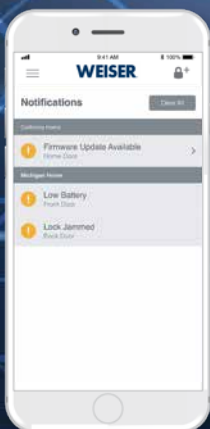

WEISER®

CANADA'S #1 SELLING LOCK BRAND*

HALO™

WI-FI TOUCHSCREEN SMART LOCK

Introducing the Halo Wi-Fi enabled smart lock. It's the uncomplicated way to get smart lock security and smart home convenience using your home's existing Wi-Fi router. Operate, manage and monitor the lock with your smartphone using the Weiser app from anywhere there's an Internet connection. No third-party hub, panel or subscription service required.

amazon alexa

works with the Google Assistant

Wi-Fi® Wi-Fi Enabled

Works with the Weiser App

Control your lock from your phone

REMOTE ACCESS

PUSH NOTIFICATIONS

EVENT HISTORY

MANAGE ACCESS CODES

MANAGE MULTIPLE HOMES

SPECIFICATIONS

Function	Single cylinder deadbolt
Door Prep	2 1/8" diameter bore hole & 1" diameter latch hole
Backset	Adjustable 2 3/8" or 2 3/4"
Door Thickness	1 3/8" - 2" automatic adjustment
Faceplates	1" x 2 1/4" square corner standard
Strikes	Square corner, 4 hole strike, 2 3/4" x 1 1/8"
Latch	Square & drive-in adjustable 2 3/8" x 2 3/4"
Bolt	1" throw, steel deadbolt
Door Handing	Reversible
Cylinder	SmartKey Security™