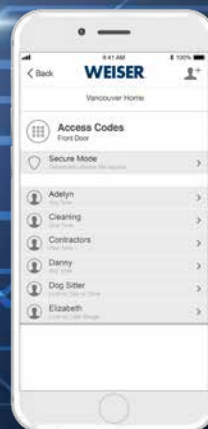

WEISER®

CANADA'S #1 SELLING LOCK BRAND*

HALO™

WI-FI TOUCHSCREEN SMART LOCK

Introducing the Halo Wi-Fi enabled smart lock. It's the uncomplicated way to get smart lock security and smart home convenience using your home's existing Wi-Fi router. Operate, manage and monitor the lock with your smartphone using the Weiser app from anywhere there's an Internet connection. No third-party hub, panel or subscription service required.

amazon alexa

works with the Google Assistant

Wi-Fi® Wi-Fi Enabled

Works with the Weiser App

Control your lock from your phone

REMOTE ACCESS

PUSH NOTIFICATIONS

EVENT HISTORY

MANAGE ACCESS CODES

MANAGE MULTIPLE HOMES

SPECIFICATIONS

Function	Single cylinder deadbolt
Door Prep	2 1/8" diameter bore hole & 1" diameter latch hole
Backset	Adjustable 2 3/8" or 2 3/4"
Door Thickness	1 3/8" - 2" automatic adjustment
Faceplates	1" x 2 1/4" square corner standard
Strikes	Square corner, 4 hole strike, 2 3/4" x 1 1/8"
Latch	Square & drive-in adjustable 2 3/8" x 2 3/4"
Bolt	1" throw, steel deadbolt
Door Handing	Reversible
Cylinder	SmartKey Security™