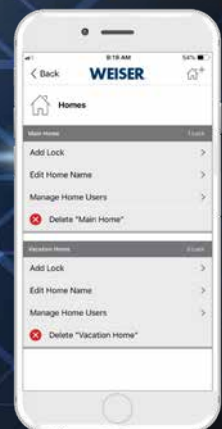

WEISER®

CANADA'S #1 SELLING LOCK BRAND*

HALO™

WI-FI TOUCHSCREEN SMART LOCK

Introducing the Halo Wi-Fi enabled smart lock. It's the uncomplicated way to get smart lock security and smart home convenience using your home's existing Wi-Fi router. Operate, manage and monitor the lock with your smartphone using the Weiser app from anywhere there's an Internet connection. No third-party hub, panel or subscription service required.

amazon alexa

works with the Google Assistant

Wi-Fi® Wi-Fi Enabled

Works with the Weiser App

Control your lock from your phone

REMOTE ACCESS

PUSH NOTIFICATIONS

EVENT HISTORY

MANAGE ACCESS CODES

MANAGE MULTIPLE HOMES

SPECIFICATIONS

Function	Single cylinder deadbolt
Door Prep	2 1/8" diameter bore hole & 1" diameter latch hole
Backset	Adjustable 2 3/8" or 2 3/4"
Door Thickness	1 3/8" - 2" automatic adjustment
Faceplates	1" x 2 1/4" square corner standard
Strikes	Square corner, 4 hole strike, 2 3/4" x 1 1/8"
Latch	Square & drive-in adjustable 2 3/8" x 2 3/4"
Bolt	1" throw, steel deadbolt
Door Handing	Reversible
Cylinder	SmartKey Security™